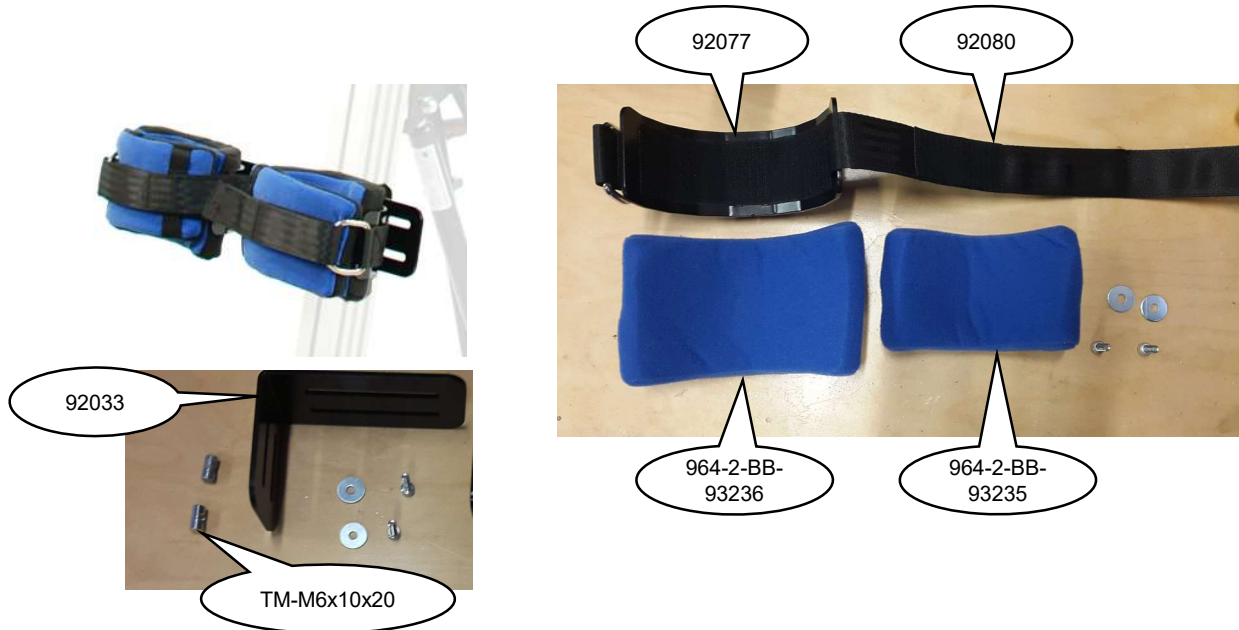

ELLA

By  TIMO
Be effective in postural care

SPARE PART MANUAL

Timoteos

Rev. 3 (15.8.2019)

**ELLA 1
Sandals and Hardware (93010)**

**ELLA 1
Knee Support and Hardware (93248)**

ELLA 1
Pelvic Support and Hardware (93074)
Trunk Support and Hardware (93075)

ELLA 1
Lateral Supports with inset and Hardware (93077)
Contact Timoteos Sales for Straight, Swing-Away and Flexi Supports
Belts (93015)

**ELLA 1
Tray and Hardware (93141)**

**ELLA 1
Head Rest 10" and Hardware (93258)**

**ELLA 2
Sandals and Hardware (93037)**

**ELLA 2
Knee Support and Hardware (93249)**

ELLA 2
Pelvic Support and Hardware (93080)
Trunk Support and Hardware (93081)

ELLA 2
Lateral Supports with inset and Hardware (93083)
Contact Timoteos Sales for Straight, Swing-Away and Flexi Supports
Belts (93041)