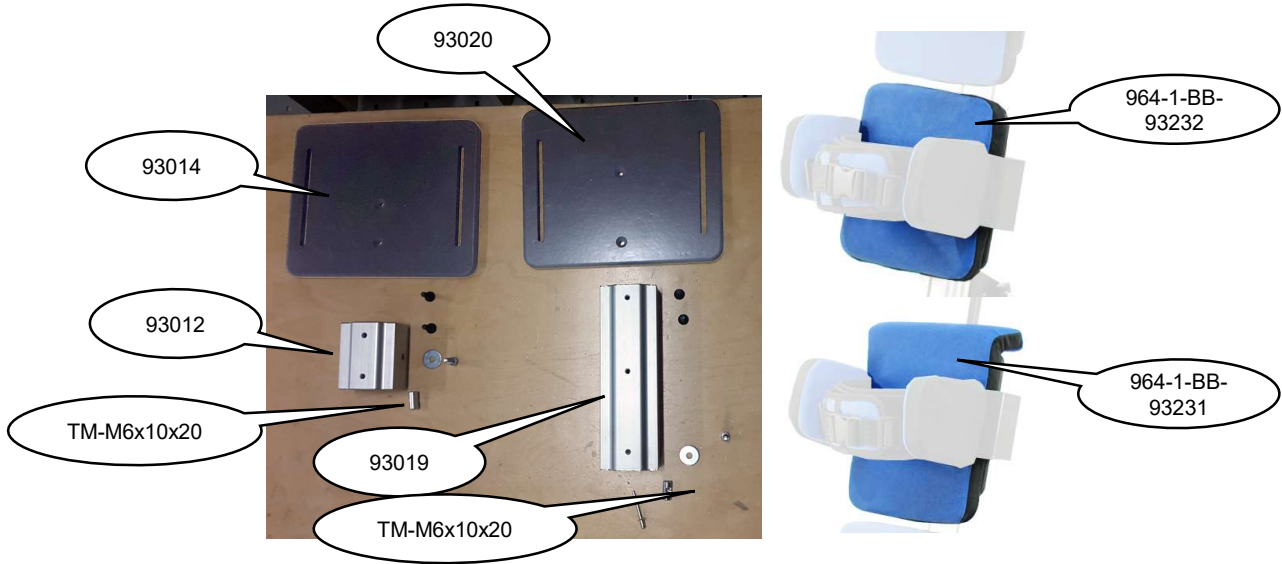

ELLA

By  TIMO
Be effective in postural care

SPARE PART MANUAL

Timoteos

Rev. 3 (15.8.2019)

**ELLA 1
Sandals and Hardware (93010)**

**ELLA 1
Knee Support and Hardware (93248)**

ELLA 1
Pelvic Support and Hardware (93074)
Trunk Support and Hardware (93075)

ELLA 1
Lateral Supports with inset and Hardware (93077)
Contact Timoteos Sales for Straight, Swing-Away and Flexi Supports
Belts (93015)

**ELLA 1
Tray and Hardware (93141)**

**ELLA 1
Head Rest 10" and Hardware (93258)**