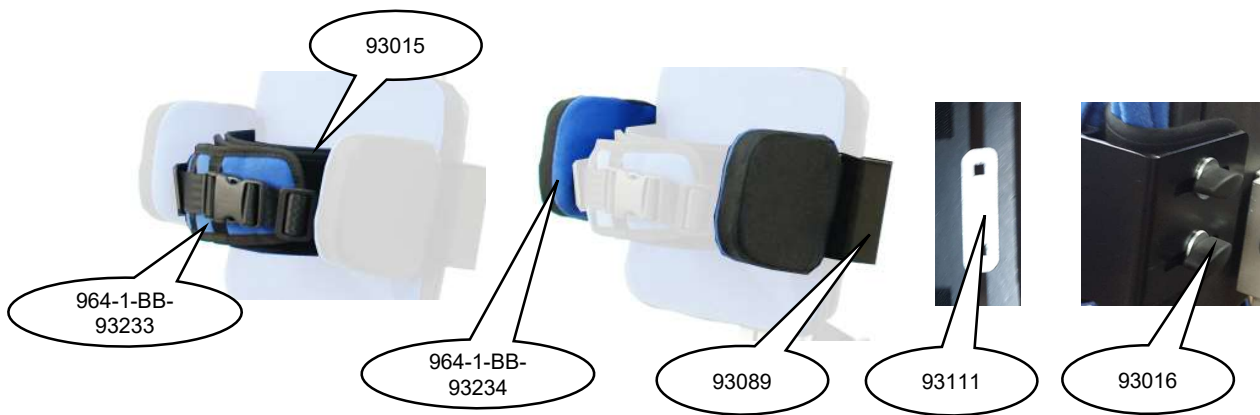

ELLA

By  TIMO
Be effective in postural care

SPARE PART MANUAL

Timoteos

Rev. 3 (15.8.2019)

**ELLA 1
Sandals and Hardware (93010)**

**ELLA 1
Knee Support and Hardware (93248)**

ELLA 1
Pelvic Support and Hardware (93074)
Trunk Support and Hardware (93075)

ELLA 1
Lateral Supports with inset and Hardware (93077)
Contact Timoteos Sales for Straight, Swing-Away and Flexi Supports
Belts (93015)

**ELLA 1
Tray and Hardware (93141)**

**ELLA 1
Head Rest 10" and Hardware (93258)**