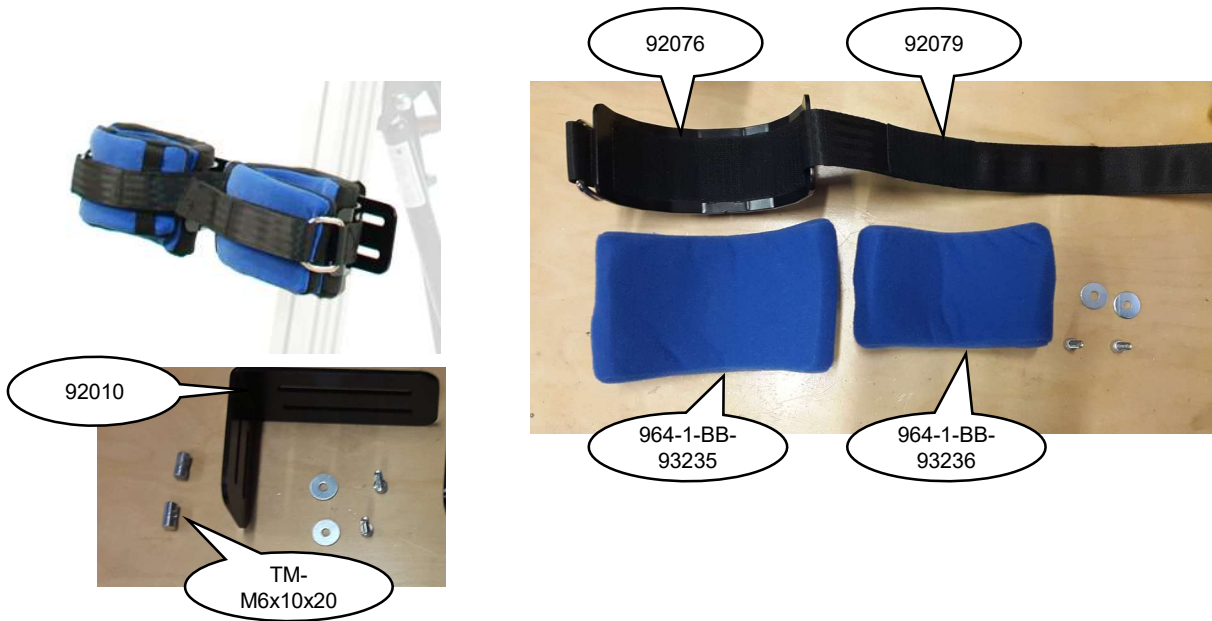

ELLA

By  TIMO
Be effective in postural care

SPARE PART MANUAL

Timoteos

Rev. 3 (15.8.2019)

**ELLA 1
Sandals and Hardware (93010)**

**ELLA 1
Knee Support and Hardware (93248)**

ELLA 1
Pelvic Support and Hardware (93074)
Trunk Support and Hardware (93075)

ELLA 1
Lateral Supports with inset and Hardware (93077)
Contact Timoteos Sales for Straight, Swing-Away and Flexi Supports
Belts (93015)

**ELLA 1
Tray and Hardware (93141)**

**ELLA 1
Head Rest 10" and Hardware (93258)**

**ELLA 2
Sandals and Hardware (93037)**

**ELLA 2
Knee Support and Hardware (93249)**

ELLA 2
Pelvic Support and Hardware (93080)
Trunk Support and Hardware (93081)

ELLA 2
Lateral Supports with inset and Hardware (93083)
Contact Timoteos Sales for Straight, Swing-Away and Flexi Supports
Belts (93041)