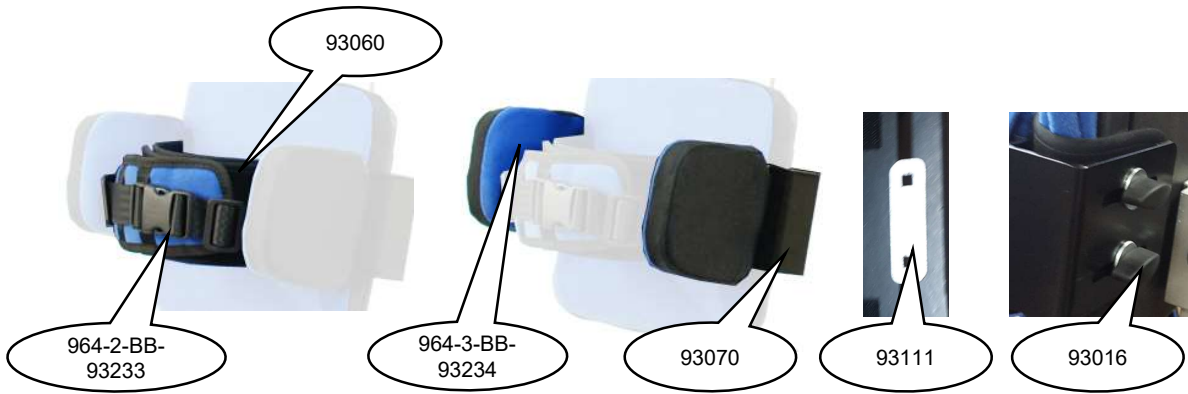

ELLA 3
Lateral Supports with inset and Hardware (93091)
Contact Timoteos Sales for Straight, Swing-Away and Flexi Supports
Belts (93060)