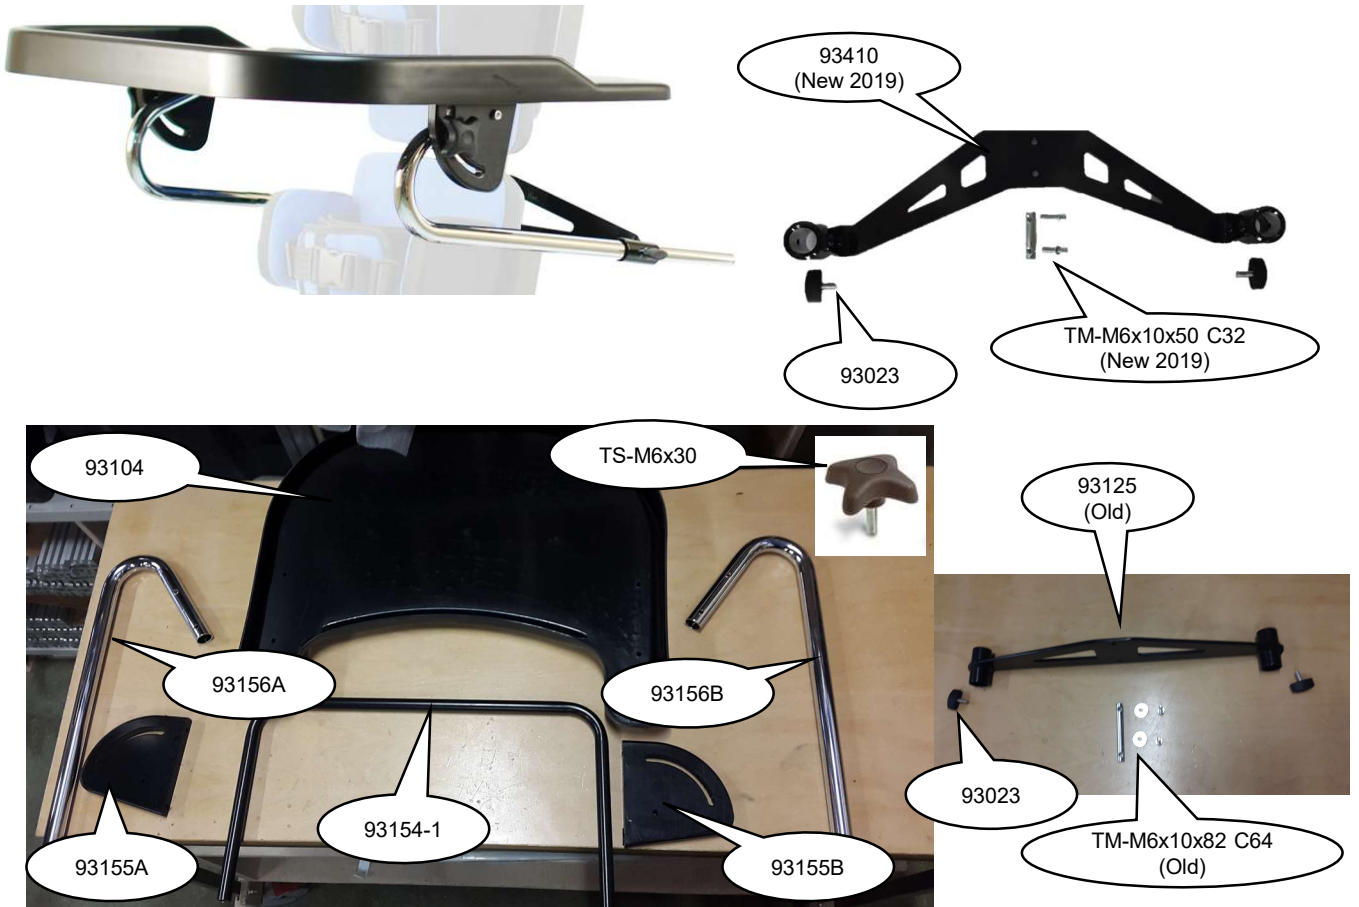

ELLA

By  TIMO
Be effective in postural care

SPARE PART MANUAL

Timoteos

Rev. 3 (15.8.2019)

**ELLA 1
Sandals and Hardware (93010)**

**ELLA 1
Knee Support and Hardware (93248)**

ELLA 1
Pelvic Support and Hardware (93074)
Trunk Support and Hardware (93075)

ELLA 1
Lateral Supports with inset and Hardware (93077)
Contact Timoteos Sales for Straight, Swing-Away and Flexi Supports
Belts (93015)

**ELLA 1
Tray and Hardware (93141)**

**ELLA 1
Head Rest 10" and Hardware (93258)**

**ELLA 2
Sandals and Hardware (93037)**

**ELLA 2
Knee Support and Hardware (93249)**

ELLA 2
Pelvic Support and Hardware (93080)
Trunk Support and Hardware (93081)

ELLA 2
Lateral Supports with inset and Hardware (93083)
Contact Timoteos Sales for Straight, Swing-Away and Flexi Supports
Belts (93041)