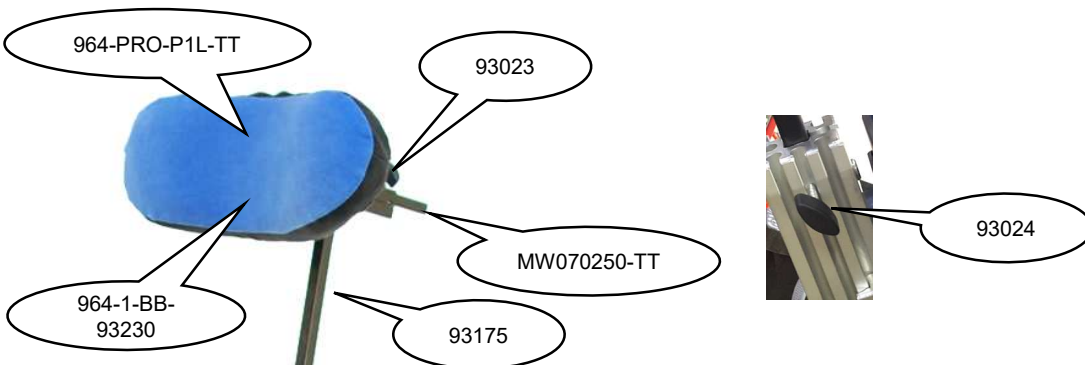

ELLA

By  TIMO
Be effective in postural care

SPARE PART MANUAL

Timoteos

Rev. 3 (15.8.2019)

**ELLA 1
Sandals and Hardware (93010)**

**ELLA 1
Knee Support and Hardware (93248)**

ELLA 1
Pelvic Support and Hardware (93074)
Trunk Support and Hardware (93075)

ELLA 1
Lateral Supports with inset and Hardware (93077)
Contact Timoteos Sales for Straight, Swing-Away and Flexi Supports
Belts (93015)

**ELLA 1
Tray and Hardware (93141)**

**ELLA 1
Head Rest 10" and Hardware (93258)**