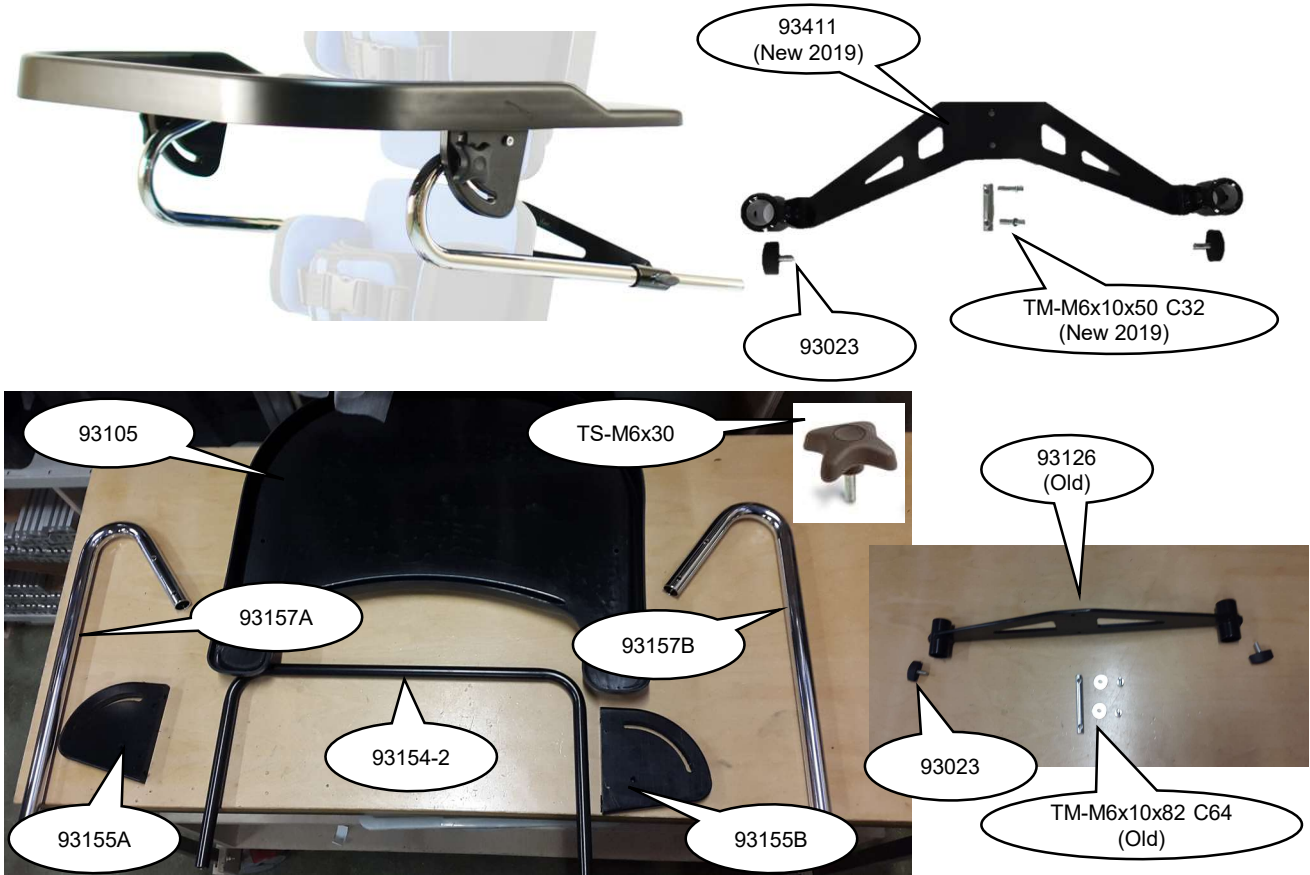

ELLA

By  TIMO
Be effective in postural care

SPARE PART MANUAL

Timoteos

Rev. 3 (15.8.2019)

**ELLA 1
Sandals and Hardware (93010)**

**ELLA 1
Knee Support and Hardware (93248)**

ELLA 1
Pelvic Support and Hardware (93074)
Trunk Support and Hardware (93075)

ELLA 1
Lateral Supports with inset and Hardware (93077)
Contact Timoteos Sales for Straight, Swing-Away and Flexi Supports
Belts (93015)

**ELLA 1
Tray and Hardware (93141)**

**ELLA 1
Head Rest 10" and Hardware (93258)**

**ELLA 2
Sandals and Hardware (93037)**

**ELLA 2
Knee Support and Hardware (93249)**

ELLA 2
Pelvic Support and Hardware (93080)
Trunk Support and Hardware (93081)

ELLA 2
Lateral Supports with inset and Hardware (93083)
Contact Timoteos Sales for Straight, Swing-Away and Flexi Supports
Belts (93041)

**ELLA 2
Tray and Hardware (93142)**

**ELLA 2
Head Rest 10" and Hardware(93258)**

**ELLA 3
Sandals and Hardware (93056)**

**ELLA 3
Knee Support and Hardware (93249)**

ELLA 3
Pelvic Support and Hardware (93086)
Trunk Support and Hardware (93087)