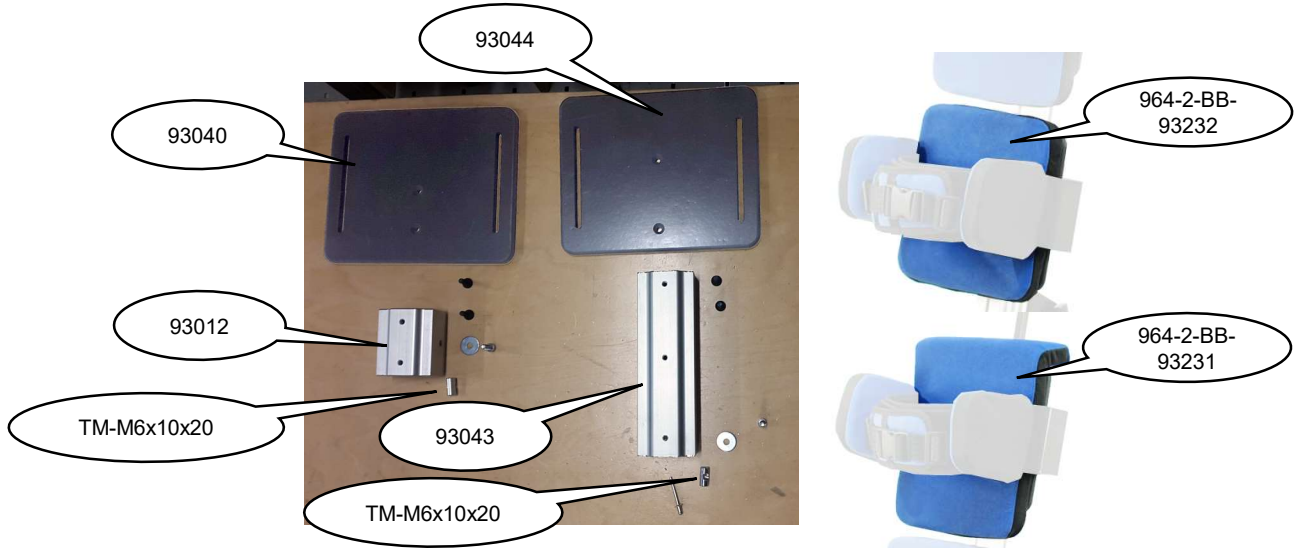

**ELLA 2
Sandals and Hardware (93037)**

**ELLA 2
Knee Support and Hardware (93249)**

ELLA 2
Pelvic Support and Hardware (93080)
Trunk Support and Hardware (93081)

ELLA 2
Lateral Supports with inset and Hardware (93083)
Contact Timoteos Sales for Straight, Swing-Away and Flexi Supports
Belts (93041)

**ELLA 2
Tray and Hardware (93142)**

**ELLA 2
Head Rest 10" and Hardware(93258)**

**ELLA 3
Sandals and Hardware (93056)**

**ELLA 3
Knee Support and Hardware (93249)**

ELLA 3
Pelvic Support and Hardware (93086)
Trunk Support and Hardware (93087)