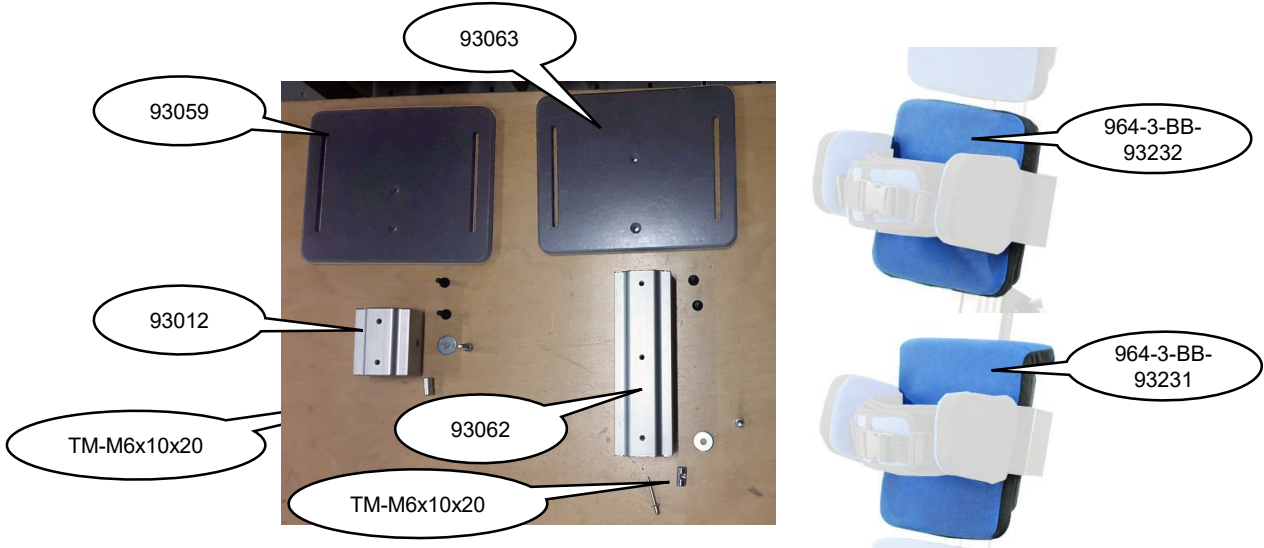

**ELLA 2
Sandals and Hardware (93037)**

**ELLA 2
Knee Support and Hardware (93249)**

ELLA 2
Pelvic Support and Hardware (93080)
Trunk Support and Hardware (93081)

ELLA 2
Lateral Supports with inset and Hardware (93083)
Contact Timoteos Sales for Straight, Swing-Away and Flexi Supports
Belts (93041)

**ELLA 2
Tray and Hardware (93142)**

**ELLA 2
Head Rest 10" and Hardware(93258)**

**ELLA 3
Sandals and Hardware (93056)**

**ELLA 3
Knee Support and Hardware (93249)**

ELLA 3
Pelvic Support and Hardware (93086)
Trunk Support and Hardware (93087)