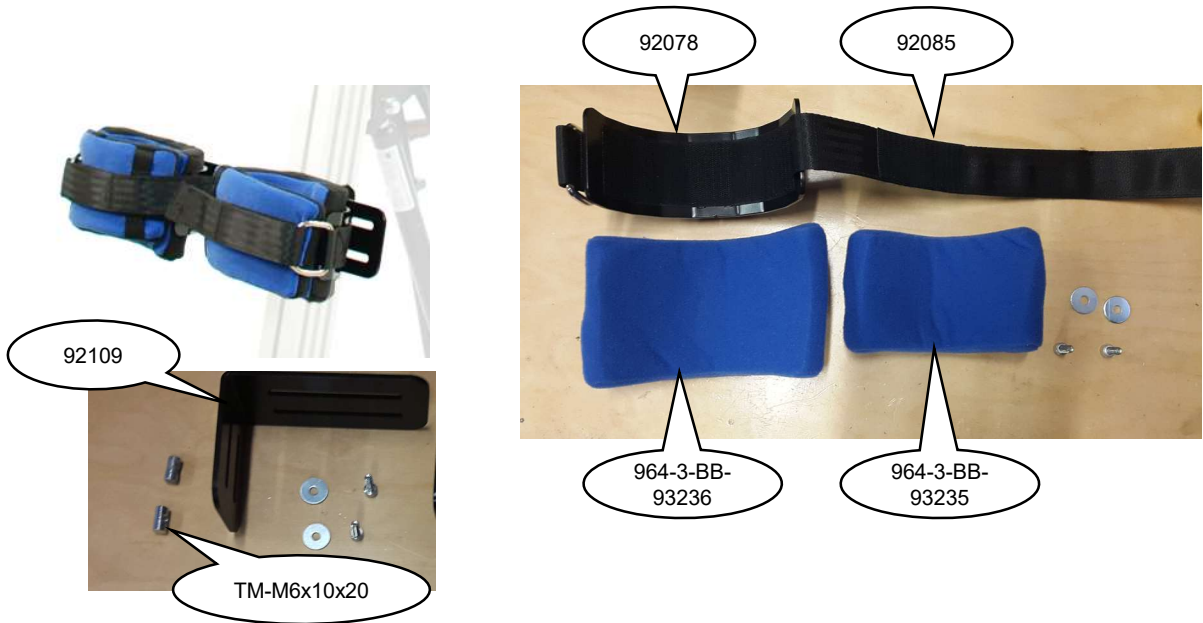

**ELLA 4
Sandals and Hardware (93056)**

**ELLA 4
Knee Support and Hardware (93250)**