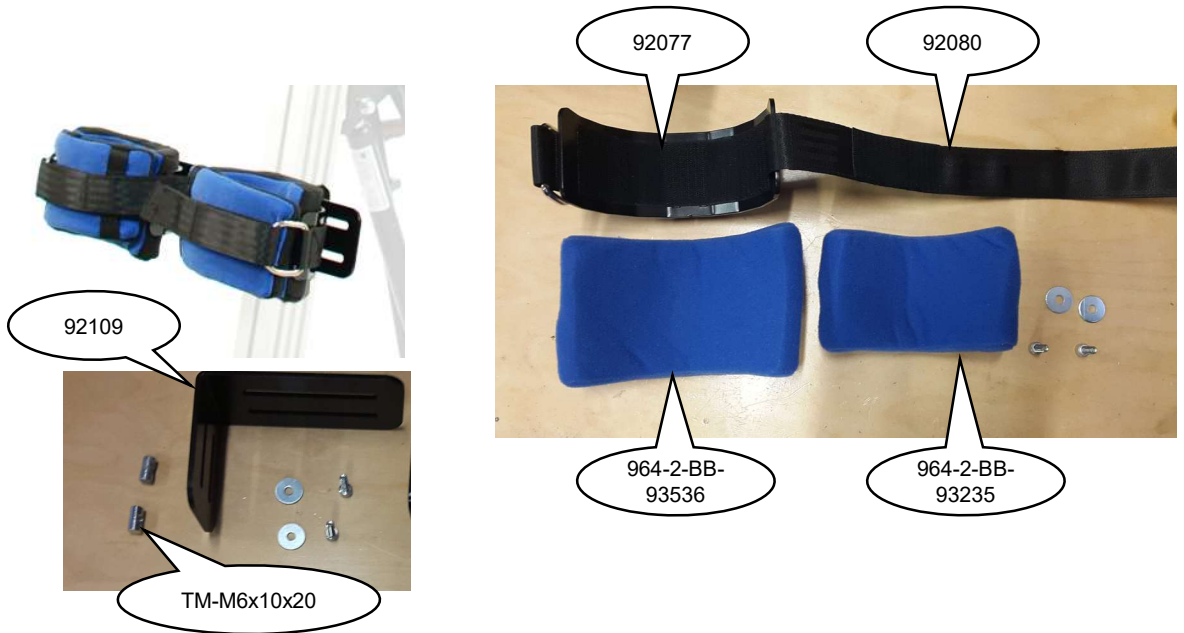

**ELLA 2
Sandals and Hardware (93037)**

**ELLA 2
Knee Support and Hardware (93249)**

ELLA 2
Pelvic Support and Hardware (93080)
Trunk Support and Hardware (93081)

ELLA 2
Lateral Supports with inset and Hardware (93083)
Contact Timoteos Sales for Straight, Swing-Away and Flexi Supports
Belts (93041)

**ELLA 2
Tray and Hardware (93142)**

**ELLA 2
Head Rest 10" and Hardware(93258)**

**ELLA 3
Sandals and Hardware (93056)**

**ELLA 3
Knee Support and Hardware (93249)**

ELLA 3
Pelvic Support and Hardware (93086)
Trunk Support and Hardware (93087)