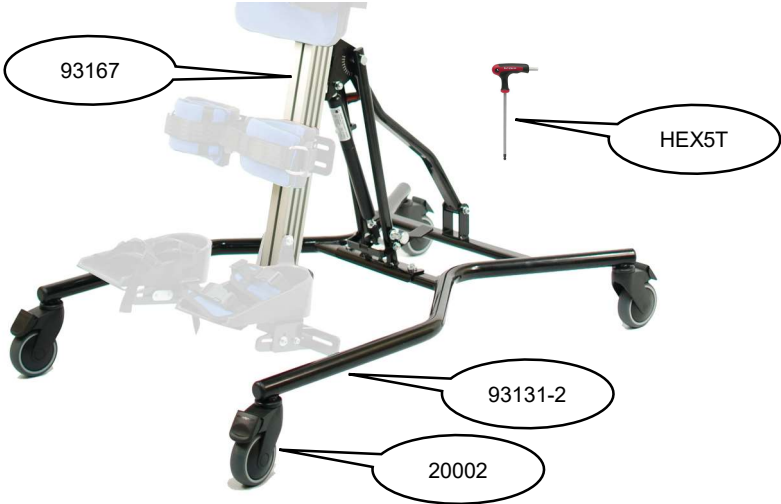

ELLA

By  TIMO
Be effective in postural care

SPARE PART MANUAL

Timoteos

Rev. 3 (15.8.2019)

**ELLA 1
Sandals and Hardware (93010)**

**ELLA 1
Knee Support and Hardware (93248)**

ELLA 1
Pelvic Support and Hardware (93074)
Trunk Support and Hardware (93075)

ELLA 1
Lateral Supports with inset and Hardware (93077)
Contact Timoteos Sales for Straight, Swing-Away and Flexi Supports
Belts (93015)

**ELLA 1
Tray and Hardware (93141)**

**ELLA 1
Head Rest 10" and Hardware (93258)**

**ELLA 2
Sandals and Hardware (93037)**

**ELLA 2
Knee Support and Hardware (93249)**

ELLA 2
Pelvic Support and Hardware (93080)
Trunk Support and Hardware (93081)

ELLA 2
Lateral Supports with inset and Hardware (93083)
Contact Timoteos Sales for Straight, Swing-Away and Flexi Supports
Belts (93041)

**ELLA 2
Tray and Hardware (93142)**

**ELLA 2
Head Rest 10" and Hardware(93258)**

**ELLA 3
Sandals and Hardware (93056)**

**ELLA 3
Knee Support and Hardware (93249)**

ELLA 3
Pelvic Support and Hardware (93086)
Trunk Support and Hardware (93087)