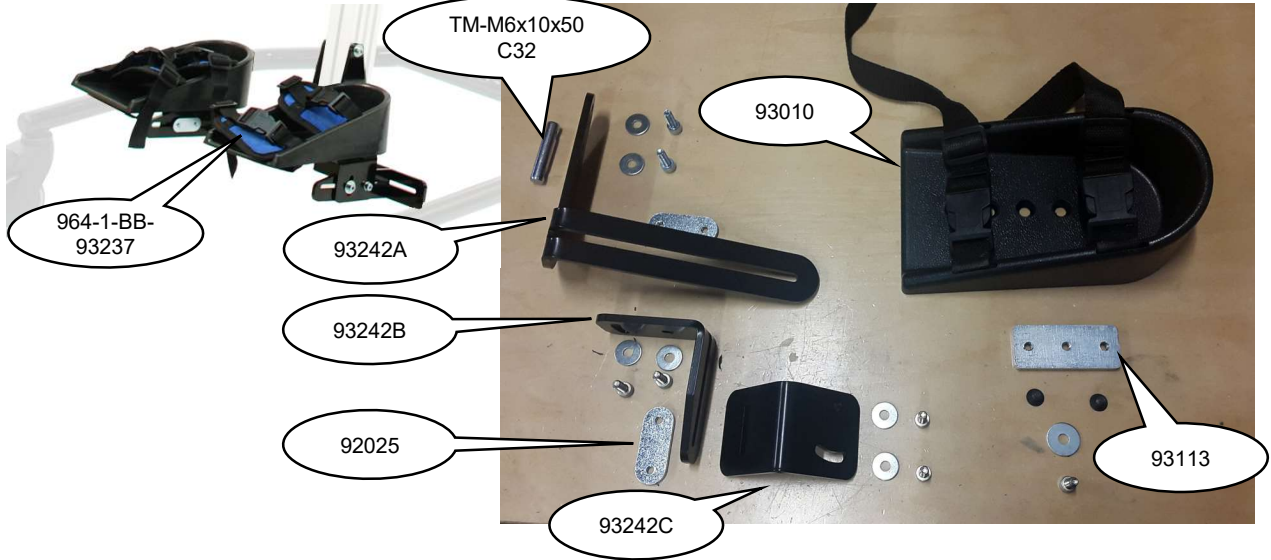

ELLA

By  TIMO
Be effective in postural care

SPARE PART MANUAL

Timoteos

Rev. 3 (15.8.2019)

**ELLA 1
Sandals and Hardware (93010)**

**ELLA 1
Knee Support and Hardware (93248)**

ELLA 1
Pelvic Support and Hardware (93074)
Trunk Support and Hardware (93075)

ELLA 1
Lateral Supports with inset and Hardware (93077)
Contact Timoteos Sales for Straight, Swing-Away and Flexi Supports
Belts (93015)

**ELLA 1
Tray and Hardware (93141)**

**ELLA 1
Head Rest 10" and Hardware (93258)**

**ELLA 2
Sandals and Hardware (93037)**

**ELLA 2
Knee Support and Hardware (93249)**

ELLA 2
Pelvic Support and Hardware (93080)
Trunk Support and Hardware (93081)

ELLA 2
Lateral Supports with inset and Hardware (93083)
Contact Timoteos Sales for Straight, Swing-Away and Flexi Supports
Belts (93041)