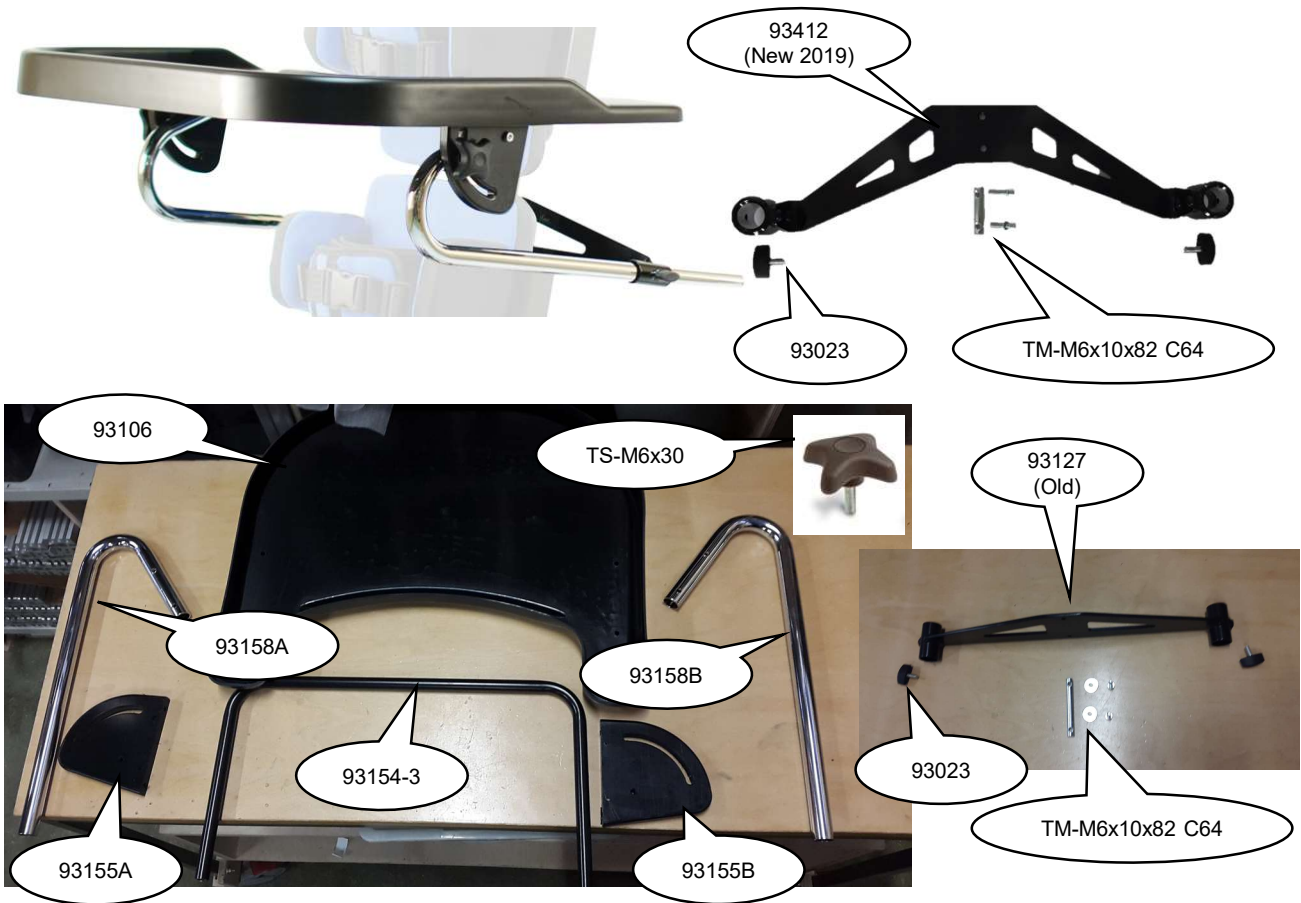

**ELLA 2
Sandals and Hardware (93037)**

**ELLA 2
Knee Support and Hardware (93249)**

ELLA 2
Pelvic Support and Hardware (93080)
Trunk Support and Hardware (93081)

ELLA 2
Lateral Supports with inset and Hardware (93083)
Contact Timoteos Sales for Straight, Swing-Away and Flexi Supports
Belts (93041)

**ELLA 2
Tray and Hardware (93142)**

**ELLA 2
Head Rest 10" and Hardware(93258)**

**ELLA 3
Sandals and Hardware (93056)**

**ELLA 3
Knee Support and Hardware (93249)**

ELLA 3
Pelvic Support and Hardware (93086)
Trunk Support and Hardware (93087)

ELLA 3
Lateral Supports with inset and Hardware (93091)
 Contact Timoteos Sales for Straight, Swing-Away and Flexi Supports
Belts (93060)

**ELLA 3
Tray and Hardware (93143)**

**ELLA 3
Head Rest 14" and Hardware (93259)**