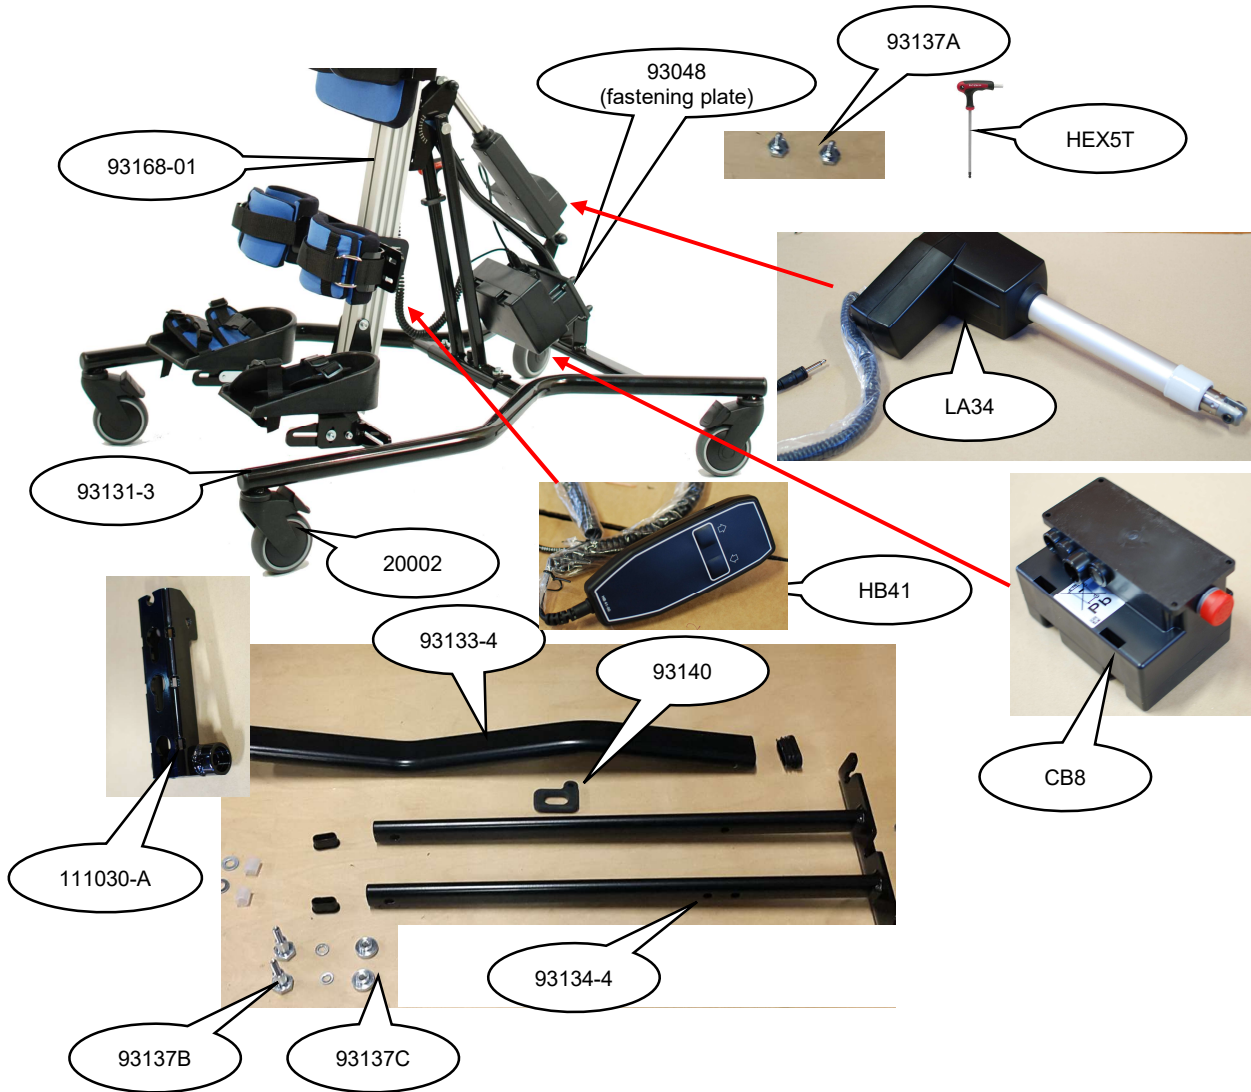

**ELLA 2
Tray and Hardware (93142)**

**ELLA 2
Head Rest 10" and Hardware(93258)**

**ELLA 3
Sandals and Hardware (93056)**

**ELLA 3
Knee Support and Hardware (93249)**

ELLA 3
Pelvic Support and Hardware (93086)
Trunk Support and Hardware (93087)

ELLA 3
Lateral Supports with inset and Hardware (93091)
 Contact Timoteos Sales for Straight, Swing-Away and Flexi Supports
Belts (93060)

**ELLA 3
Tray and Hardware (93143)**

**ELLA 3
Head Rest 14" and Hardware (93259)**

ELLA 4
Mobile base, Powered (93378)

**ELLA 4
Sandals and Hardware (93056)**

**ELLA 4
Knee Support and Hardware (93250)**

ELLA 4
Pelvic Support and Hardware (93149)
Trunk Support and Hardware (93150)

ELLA 4
Lateral Supports Swing-Away with inset and Hardware (93091)
Contact Timoteos Sales for Straight and Flexi Supports
Belts (93114)